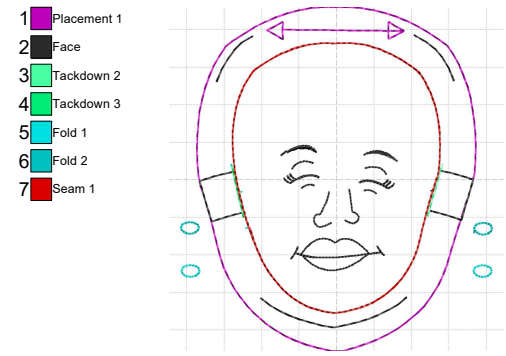

File: BC_4x4_CC-med_LoverHead_01....1521
 Stitches: 927 Colors: 7/7
 Size: 3.19x3.53 " Stops: 6

File: BC_4x4_CC-sm_LoverHead_011721.pes
 Stitches: 701 Colors: 5/5
 Size: 2.57x2.85 " Stops: 4

File: BC_5x7_CC-lg_LoverHead_011521.pes
 Stitches: 1182 Colors: 7/7
 Size: 4.15x4.58 " Stops: 6