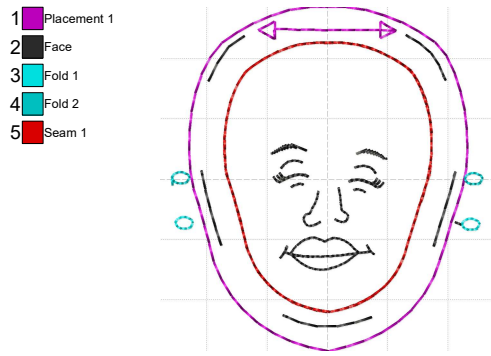

File: BC_4x4_CC-med_LoverHead_01....1521
 Stitches: 927 Colors: 7/7
 Size: 3.19x3.53 " Stops: 6

File: BC_4x4_CC-sm_LoverHead_011721.pes
 Stitches: 701 Colors: 5/5
 Size: 2.57x2.85 " Stops: 4

File: BC_5x7_CC-lg_LoverHead_011521.pes
 Stitches: 1182 Colors: 7/7
 Size: 4.15x4.58 " Stops: 6